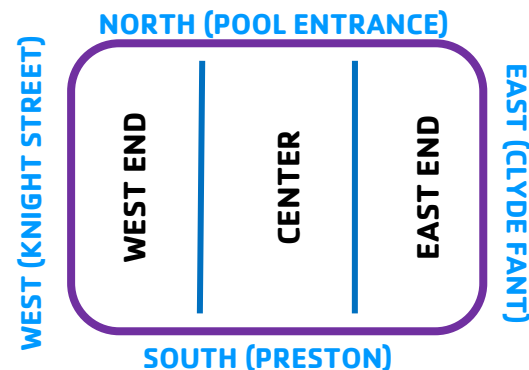

SPRING POOL SCHEDULE

BHP BILLITON YMCA

UPDATED 3.21.2017

THURSDAY

		50 METER POOL				
Time	Family*	East	Center	West		
5:00AM	CLOSED	LAP SWIM	LAP SWIM	Swim Team	LAP SWIM	
5:30AM		Masters Team				
6:00AM		OPEN SWIM		Lessons	LAP SWIM	LAP SWIM
6:30AM						
7:00AM	OPEN SWIM	Lessons	LAP SWIM	LAP SWIM		
8:00AM						
9:00AM	OPEN SWIM	Lessons	LAP SWIM	LAP SWIM		
10:00AM						
11:00AM	OPEN SWIM	Lessons	LAP SWIM	LAP SWIM		
1:00PM						
2:00PM	OPEN SWIM	Lessons	LAP SWIM	LAP SWIM		
4:00PM						
4:30PM	OPEN SWIM	Swim Team	LAP SWIM	LAP SWIM		
5:00PM						
5:30PM	OPEN SWIM	Swim Team	LAP SWIM	LAP SWIM		
6:30PM						
7:00PM	OPEN SWIM	LAP SWIM	LAP SWIM	LAP SWIM		
7:30PM - 8:30PM						

FRIDAY

		50 METER POOL			
Time	Family*	East	Center	West	
5:00AM	CLOSED	Masters Team	LAP SWIM	LAP SWIM	LAP SWIM
6:00AM					
6:30AM					
7:00AM					
8:00AM	Water Aerobics	LAP SWIM	LAP SWIM	LAP SWIM	LAP SWIM
9:00AM					
9:30AM	OPEN SWIM	Swim Team	LAP SWIM	LAP SWIM	LAP SWIM
11:00AM					
1:00PM	OPEN SWIM	Swim Team	LAP SWIM	LAP SWIM	LAP SWIM
2:00PM					
4:00PM	OPEN SWIM	Swim Team	LAP SWIM	LAP SWIM	LAP SWIM
4:30PM					
5:00PM	OPEN SWIM	Swim Team	LAP SWIM	LAP SWIM	LAP SWIM
6:00PM - 7:30PM					

SATURDAY

		50 METER POOL			
Time	Family*	East	Center	West	
7:00AM	CLOSED	Masters Team	LAP SWIM	LAP SWIM	Swim Team
7:30AM					
8:00AM	OPEN SWIM	LAP SWIM	LAP SWIM	LAP SWIM	LAP SWIM
9:00AM					
9:30AM	OPEN SWIM	LAP SWIM	LAP SWIM	LAP SWIM	LAP SWIM
10:30AM - 5:00PM					

SUNDAY

		50 METER POOL			
Time	Family*	East	Center	West	
1:00PM - 5:00PM	OPEN SWIM	LAP SWIM	LAP SWIM	LAP SWIM	

POOL MAP:

*FAMILY POOL: A portion of the Family Pool is available for free swim during scheduled classes.