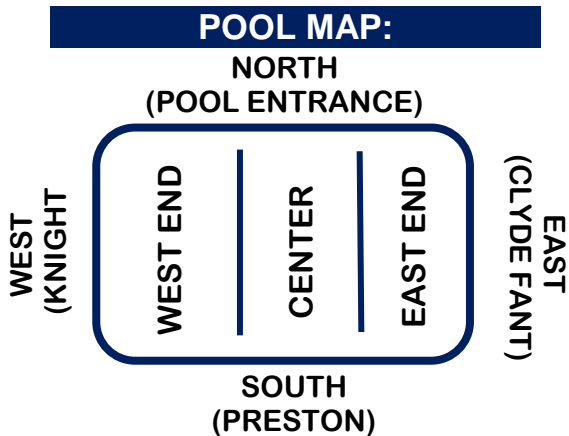

50 METER POOL		
LAP SWIM*		
* PLEASE SEE REVERSE SIDE FOR LAP SWIM SCHEDULE		
SWIM LESSONS		
MONDAY	9:00 AM - 11:00 AM	CENTER
	4:00 PM - 5:30 PM	CENTER
TUESDAY	9:00 AM - 11:00 AM	CENTER
	3:20 PM - 5:30 PM	CENTER
WEDNESDAY	9:00 AM - 11:00 AM	CENTER
	4:00 PM - 5:30 PM	CENTER
THURSDAY	9:00 AM - 11:00 AM	CENTER
	3:20 PM - 5:30 PM	CENTER
SWIM TEAM		
MONDAY	7:30 AM - 9:00 AM	8 LANES - SC - WEST
	3:30 PM - 6:00 PM	8 LANES - SC - WEST
TUESDAY	8:00 AM - 9:30 AM	8 LANES - SC - WEST
	4:00 PM - 6:00 PM	14 LANES - SC - ALL
WEDNESDAY	3:30 PM - 6:00 PM	8 LANES - SC - WEST
THURSDAY	7:30 AM - 9:30 AM	6 LANES - LC
	4:00 PM - 6:00 PM	12 LANES - SC
FRIDAY	8:00 AM - 10:30 AM	6 LANES - LC
SATURDAY	8:00 AM - 10:00 AM	8 LANES - SC - WEST
MASTERS TEAM		
MONDAY	5:30 AM - 6:30 AM	8 LANES - EAST
	12:00 PM - 1:00 PM	8 LANES - WEST
TUESDAY	6:00 AM - 7:00 AM	8 LANES - EAST
	6:30 PM - 7:30 PM	8 LANES - WEST
WEDNESDAY	5:30 AM - 6:30 AM	8 LANES - EAST
THURSDAY	6:00 AM - 7:00 AM	8 LANES - EAST
	6:30 PM - 7:30 PM	8 LANES - WEST
FRIDAY	5:30 AM - 6:30 AM	8 LANES - LC
SATURDAY	7:00 AM - 8:00 AM	8 LANES - EAST
CORE ON THE BOARD		
MONDAY	5:30 PM - 6:30 PM	EAST END
WEDNESDAY	5:30 PM - 6:30 PM	EAST END
STAND UP PADDLEBOARD YOGA		
SATURDAY	9:30 AM - 10:30 AM	EAST END
YOUNG YEARS		
TUESDAY	12:15 PM - 2:15 PM	EAST & CENTER
THURSDAY	12:15 PM - 2:15 PM	EAST & CENTER